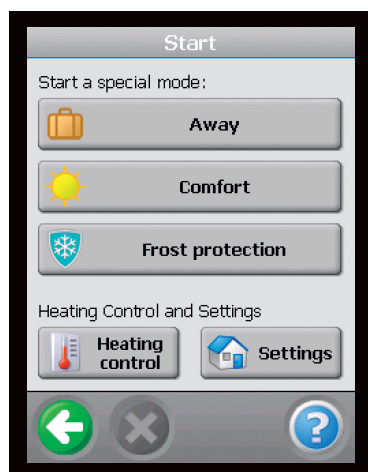

Enjoy the wonderful indoor environment of your home almost instantly. Devilink™ is up and running in no time. Due to technology, the wireless installation requires a minimum of wiring work from a professional contractor.

Think green! – optimize energy consumption to the benefit of the environment

Devilink™ is cost-effective consumption of energy. At all times. No more waste of energy as you can easily schedule your weekly heating requirements in terms of when you're away, when sleeping or when needing less warmth. And in addition, the away function makes you save energy, hence money, when you are away from home. Simply plot in your away-period and Devilink™ adjusts temperatures.

key features to give you an impression of the many possibilities.

User-friendly interface

Simple user interface with touch screen display makes your navigation easy.

Plan your holidays

Turn down the heat when you're away from home or activate vacation mode before you leave.