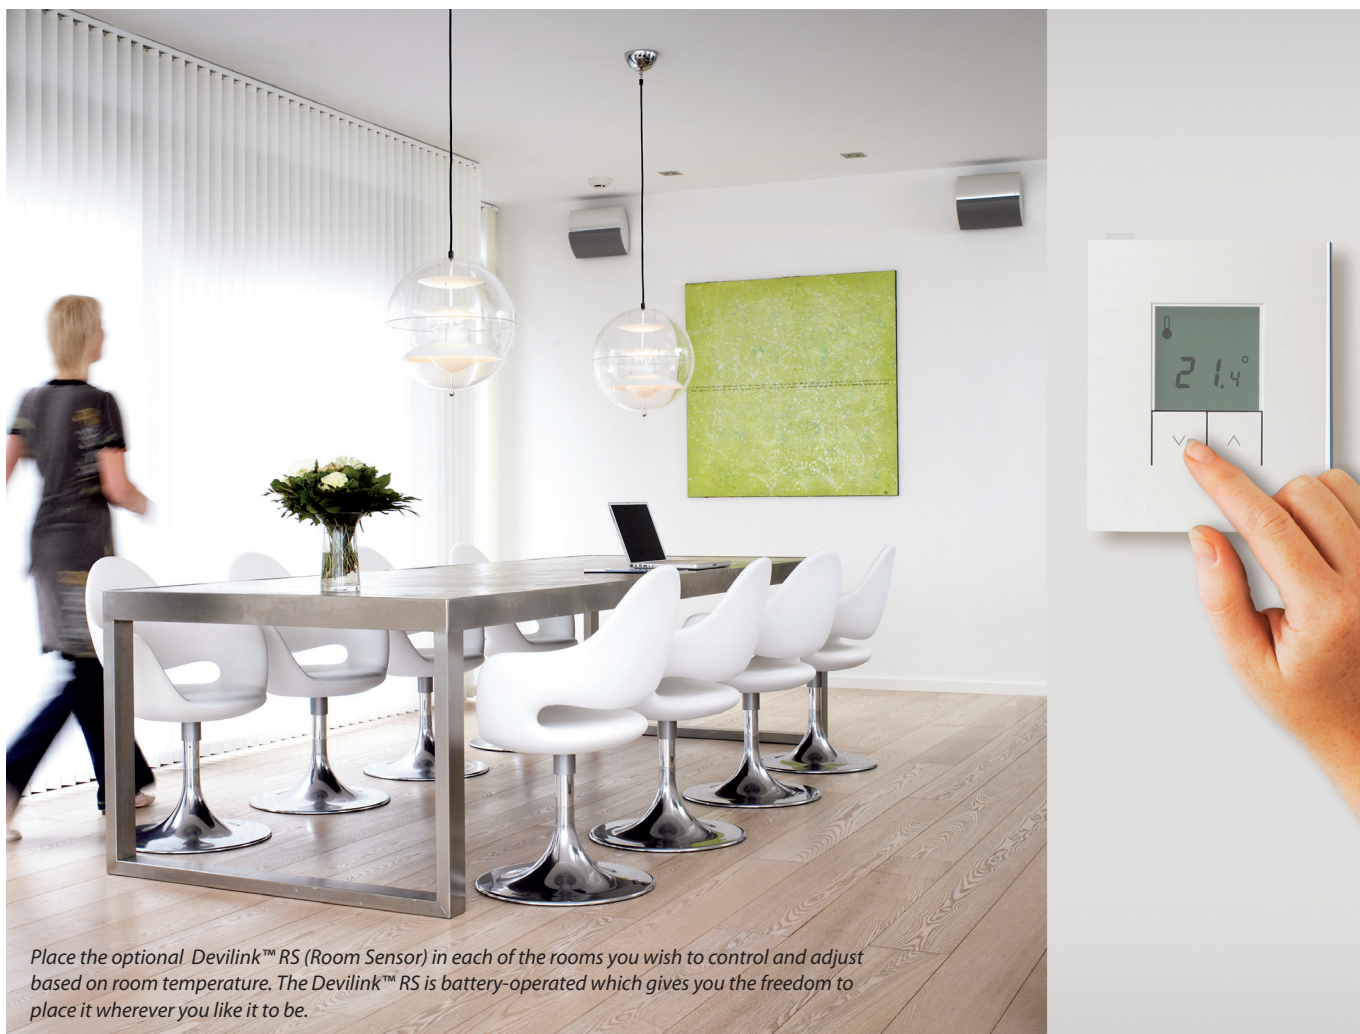

from one central point in your home

Place the optional Devilink™ RS (Room Sensor) in each of the rooms you wish to control and adjust based on room temperature. The Devilink™ RS is battery-operated which gives you the freedom to place it wherever you like it to be.

Accurate heating in your house: 20.5 degrees means 20.5 degrees

Reliable and user-friendly, Devilink™ consists of a centrally placed main unit for controlling of sensors and thermostats throughout the house. It gives you exactly the heating comfort you demand.

24-7-365, this piece of modern equipment puts you in control of all individual temperatures within your home. Regardless of the room, you easily adjust temperatures as you like it. It is easy. Different

personalities mean different needs and thus different temperatures. Devilink™ makes everybody happy.