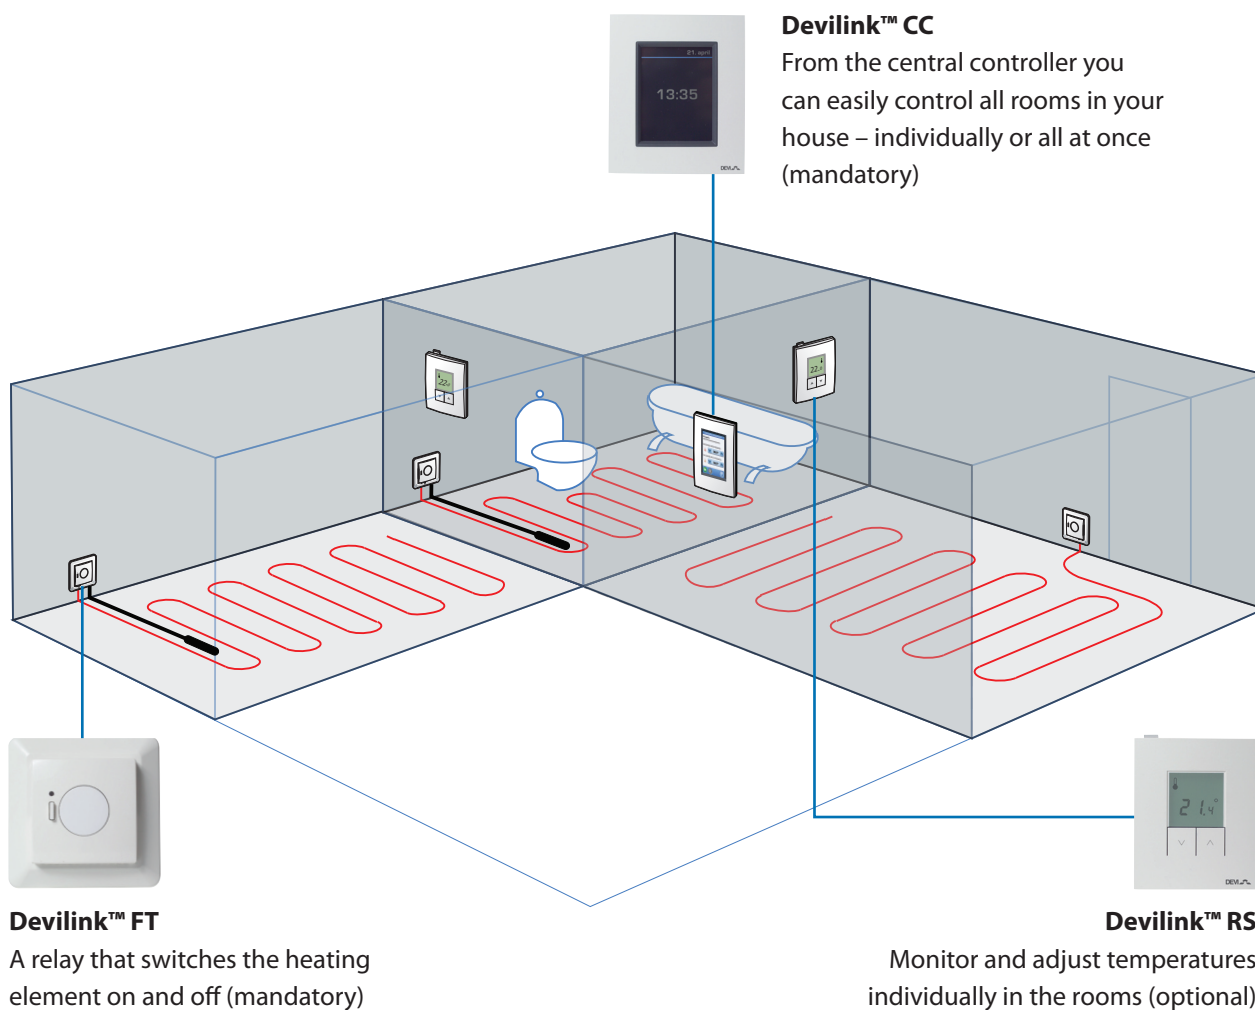

Adjust heating from one place

Control your entire house from the central controller – placed exactly where you want it.

Individual temperature adjustment

In just a few steps you can adjust temperatures for each individual room in your house.

Daily overview

Control the daily heating to the pleasure of everyone. Adjustment is simple and can be done quickly.

Schedule your heating

Monitor and control the heating of your entire house with the intelligent heating schedule.

Wireless heating control. The next generation of temperature adjustment

The Devilink™ heating control system is a new and innovative heating control system. The system consists of

a centrally placed main unit used for control of sensors and thermostats throughout the house. This means

you can control the temperatures of your entire house.

- Safe and reliable two-way wireless communication technology
- Centrally placed main unit for controlling of sensors and thermostats throughout the house
- Intelligent and easy-to-operate control display
- Schedule holidays with the timer feature. Activate vacation mode as you leave.
- Cost-effective consumption of energy
- Stylish and timeless design