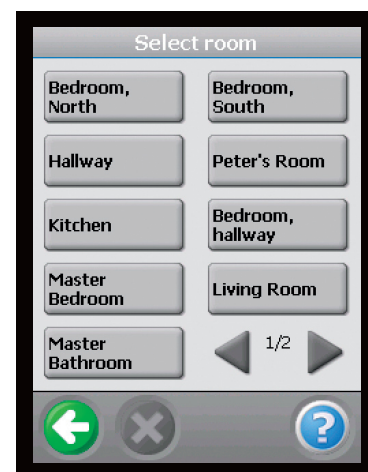

key features to give you an impression of the many possibilities.

User-friendly interface

Simple user interface with touch screen display makes your navigation easy.

Plan your holidays

Turn down the heat when you're away from home or activate vacation mode before you leave.

Adjust heating from one place

Control your entire house from the central controller – placed exactly where you want it.

Individual temperature adjustment

In just a few steps you can adjust temperatures for each individual room in your house.