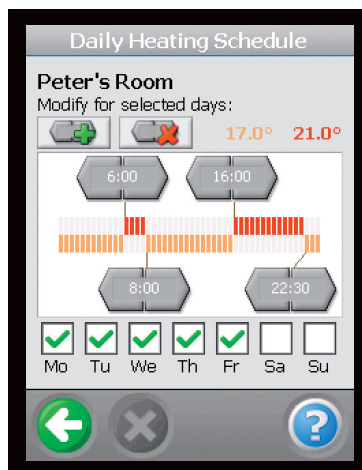

key features to give you an impression of the many possibilities.

User-friendly interface

Simple user interface with touch screen display makes your navigation easy.

Plan your holidays

Turn down the heat when you're away from home or activate vacation mode before you leave.

Adjust heating from one place

Control your entire house from the central controller – placed exactly where you want it.

Individual temperature adjustment

In just a few steps you can adjust temperatures for each individual room in your house.

Daily overview

Control the daily heating to the pleasure of everyone. Adjustment is simple and can be done quickly.

Schedule your heating

Monitor and control the heating of your entire house with the intelligent heating schedule.